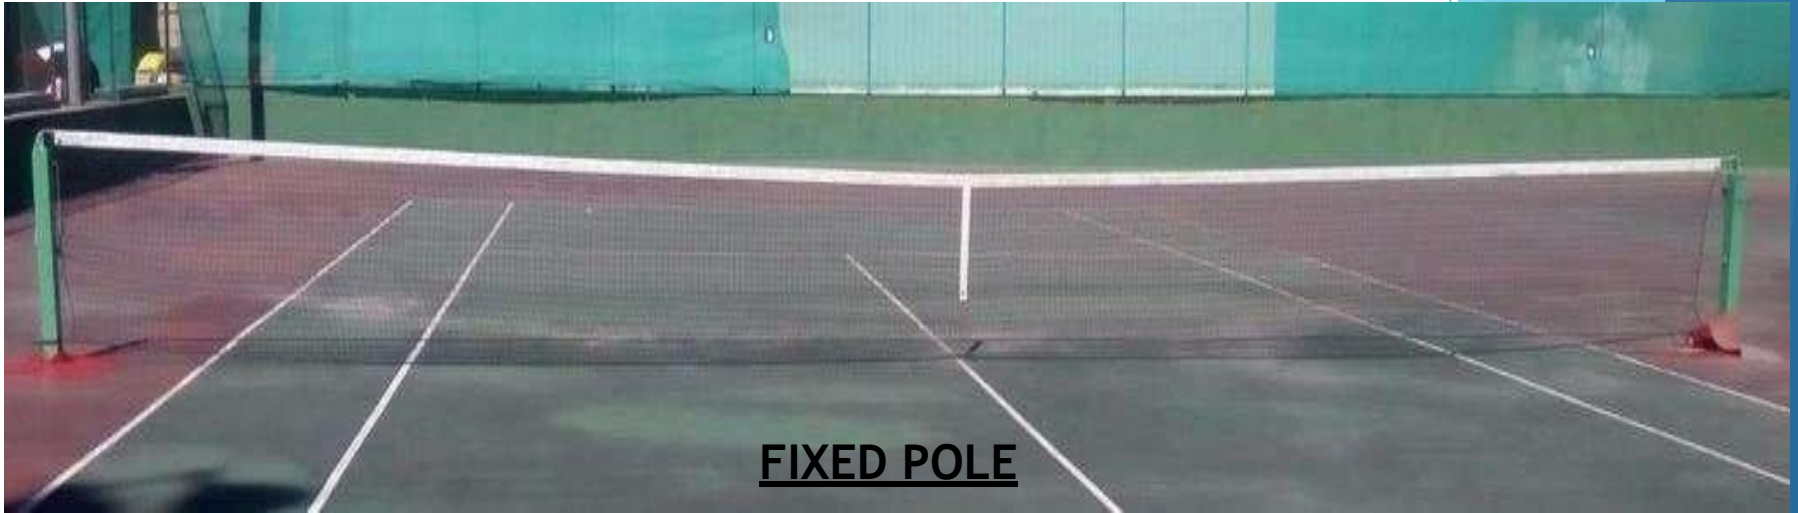

Lawn Tennis