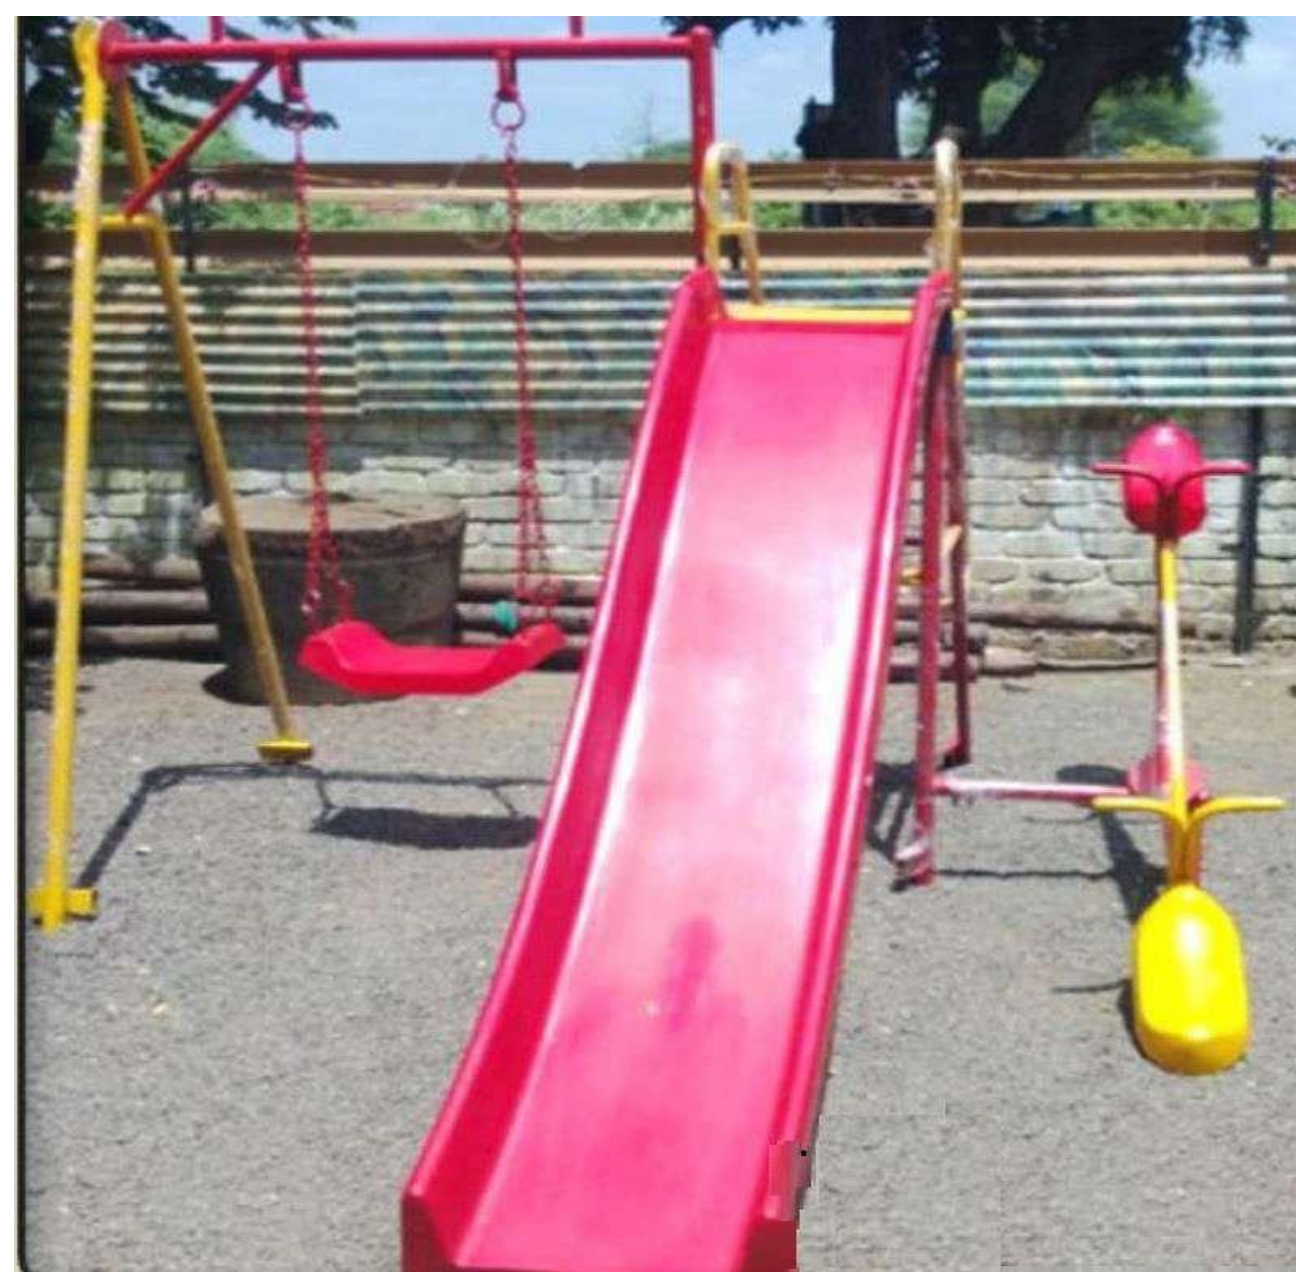

3 in 1

Rs.27,000/-

Specifications :

Structure: Mild Steel

Size : 6.5ft

Seats : FRP

Slide : FRP